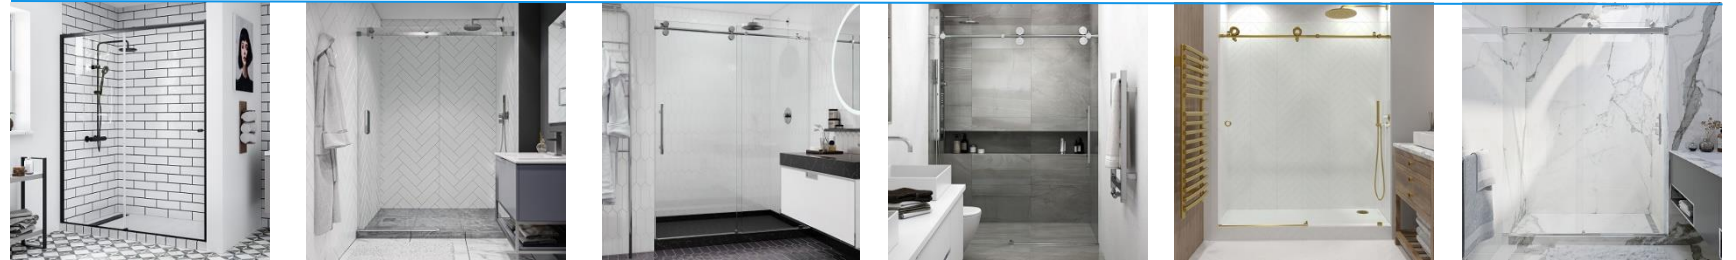

VALUE ENGINEERED OPTIONS FOR SINGLE SLIDING DOORS

FEATURES / FUNCTIONS	ACTIVA (SW0134)	ALUMNI (SW0113)	BRIZA (SW0126)	COSMO (SW0115)	CRYSTAL/HUGO (SW0119/SW0118)	NEXO/PYRAMID (SW0122/SW0124)
1 Ease of Installation	★ ★ ★	★ ★	★ ★	★ ★	★ ★	★ ★ ★
2 Glass Thickness	5/16"	3/8"	3/8"	3/8"	3/8"	3/8"
3 NanoShield Glass Coating™	✓ ⁺	✓ ⁺	✓ ⁺	✓	✓	✓ ⁺
4 Hardware Construction	Aluminum	Stainless Steel	Stainless Steel	Stainless Steel	Stainless Steel	Aluminum
5 Hardware Finish Options						
6 Frameless	✓	✓	✓	✓	✓	✓
7 Barn Style Rollers		✓	✓	✓	✓	✓
8 Hidden Anti-Jump						✓
9 Customizable	✓	✓	✓	✓	✓	✓
10 Safety Features	✓	✓	✓	✓	✓	✓
11 Maintenance Free	★ ★	★ ★	★ ★	★ ★	★ ★	★ ★
12 Soft-Close	✓					
13 Minimum Width	48"	48"	48"	48"	48"	48"
14 Maximum Width	60"	60"	72"	72"	72"	60"
15 Maximum Height 60" Wide Doors	76"	90"	89"	90"	96"	86"
16 Maximum Height 72" Wide Doors	N/A	N/A	75 8/16"	76"	91"	N/A

VALUE ENGINEERED OPTIONS FOR SINGLE SLIDING DOORS (continue)

FEATURES / FUNCTIONS	ACTIVA (SW0134)	ALUMNI (SW0113)	BRIZA (SW0126)	COSMO (SW0115)	CRYSTAL/HUGO (SW0119/SW0118)	NEXO/PYRAMID (SW0122/SW0124)
17 Tub Door Available	✓	✓	✓	✓	✓	✓
18 HydroLock™		✓	✓	✓	✓	✓
19 SmartWidth™ Adjustment	1 1/8"	4"	4"	4"	4"	4"
20 SmartPlumb™	✓					✓
21 Rollers SmartLevel™		✓	✓	✓	✓	✓
22 Minimum Curb Width	1 7/8"	2 3/8"	2 3/8"	2 3/8"	2 3/8"	1 3/4"
23 Reversible	✓	✓	✓	✓	✓	✓
24 Warranty	Lifetime/5 years	Lifetime/5 years	Lifetime/5 years	Lifetime/5 years	Lifetime/5 years	Lifetime/5 years
25 Price	\$\$	\$\$	\$\$	\$\$\$	\$\$\$\$	\$
26 Good/Better/Best	★	★★★	★★★★	★★★★	★★★★	★
48" Wide	\$300	\$280	\$310	\$380	\$450	\$260
60" Wide	\$340	\$310	\$340	\$410	\$480	\$290
72" Wide	N/A	N/A	\$370	\$440	\$510	N/A