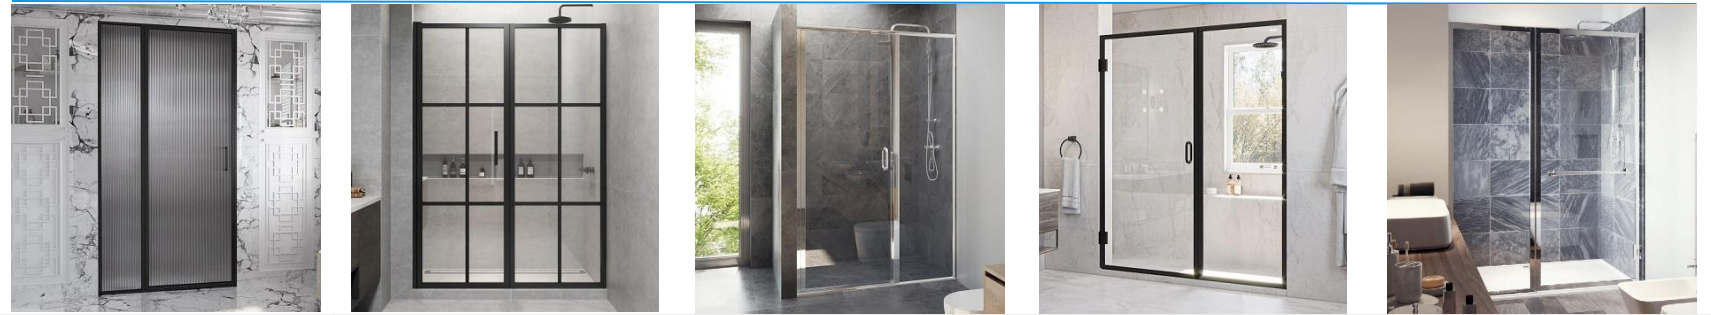

VALUE ENGINEERED OPTIONS FOR FRAMED SWING DOORS

FEATURES / FUNCTIONS	AXIO (SW0135)	AXIO XTRA (SW0163)	ONYX (SW0111)	SUTTON (SW0141)	URBO (SE0142)
1 Ease of Installation	★ ★ ★	★ ★	★ ★ ★	★ ★	★ ★
2 Glass Thickness	14", 5/16"	5/16", 3/8"	1/4" & 3/8"	3/8"	5/16", 3/8", 1/2"
3 NanoShield Glass Coating™	✓⁺	✓⁺	✓⁺	✓⁺	✓⁺
4 Hardware Construction	Aluminum	Aluminum / Stainless	Aluminum	Aluminum / Stainless	Stainless Steel
5 Hardware Finish Options					
6 Grid Line Options	✓	✓	✓	✓	✓
7 No Hold Measurement	✓	✓	✓	✓	✓
8 Customizable	✓	✓	✓	✓	✓
9 Safety Features	✓	✓	✓	✓	✓
10 Maintenance Free	★ ★ ★	★ ★ ★	★ ★ ★	★ ★ ★	★ ★ ★
11 SmartClose™	✓			✓	✓
12 Minimum Width	24"	24"	24"	24"	24"
13 Maximum Width	60"	82"	60"	72"	72"
14 Maximum Height	76"	96"	72"	96"	96"
15 SmartWidth™ Adjustment	3/4"	1/2"	1"	3/8"	3/8"